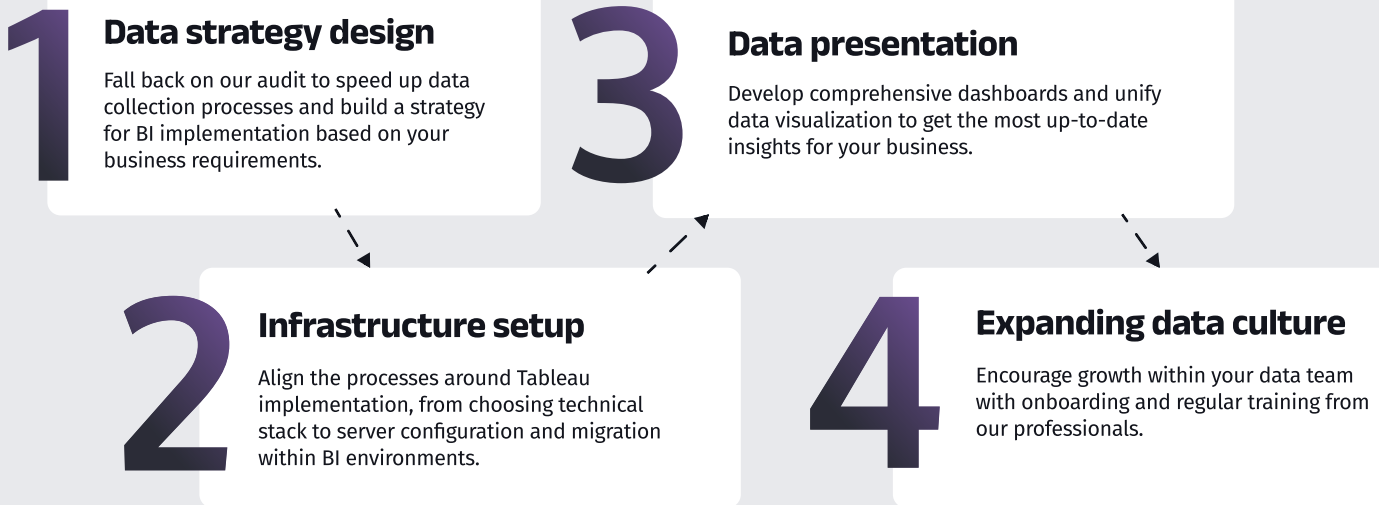

DISCOVER SERVICES TO ELEVATE YOUR BUSINESS

- Design your BI strategy with proven methodology and professional mentoring: map the current data environment, uncover what should be improved to align with current and future business needs, and plan the change)
- Get Tableau server setup, support, and adjustment done for smooth work of your analytical system
- Automate your analytical process with comprehensive, up-to-date dashboards
- Boost your data culture: develop a corporate center of expertise with ready-to-use learning materials or custom training in Tableau and data literacy
- Accelerate design process with corporate visual standards for the analytical product: that's like having a brand book both with predesigned templates for dashboards
- Migrate from Tableau Server to Tableau Cloud or another BI system (including PowerBI, Pyramid Analytics)
- Get expert support: enrich your team with certified professional expertise, save efforts at any stage of your data journey

GET EXPERT SUPPORT

at every stage of your data journey

DOMAINS WE FOCUS ON

INDUSTRIES:

information technologies

manufacturing

banking & finance

construction

sociological research

pharmaceutical

GEO:

Canada

Western Europe

Eastern Europe

USA

Middle East

Thank you for your time!

Reach out for questions:

Pavel Gavrilenko, Chief Commercial Officer

✉ pg@timspark.com

CONTACTS